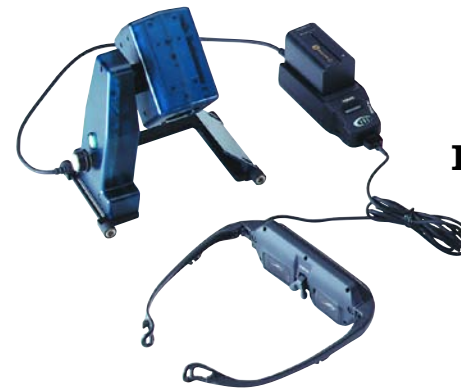

enhanced
vision

In your local area contact:

Flipper™

The Ultimate in Flexibility
— Just Point and See!

enhanced
vision

Near and distance viewing is made easy — at school, work, or home. Everything is within your reach with Flipper's innovative rotating camera. Connect Flipper to a pair of portable glasses or any TV or monitor, then roll and point at any object. With Flipper enjoy full-color, auto-focus magnification and multiple contrast options. Pair Flipper with the optional desktop stand and create a fully-functional desktop video magnifier with magnification up to 50x. This configuration allows you to easily view blackboards and presentations. With so many easy-to-use features and configurations, clearly Flipper is the ultimate in flexibility.

FlipperPort

The FlipperPort adds a pair of comfortable, lightweight electronic glasses to the Flipper. View full-color, magnified images on your own built-in TVs right before your eyes. A rechargeable battery pack completes the package — enjoy visual independence anywhere.

FlipperPort

Flipper Panel

The Flipper Panel incorporates a 12" LCD screen, with the Flipper attached to a rechargeable battery pack. The battery pack offers over 5 hours of extended use. View full-color, magnified images on a slim, portable screen.

Flipper Panel

Flipper Stand

Flipper product line features include:

- Near, intermediate and distance viewing
- Magnification from 6x – 50x
- 225 degree camera rotation to view images at any distance
- Fully portable; less than 7" high and just over 1 pound
- Connects to any TV in seconds
- Full-color with auto-focus magnification
- Multiple contrast options
- Computer and Laptop Compatible